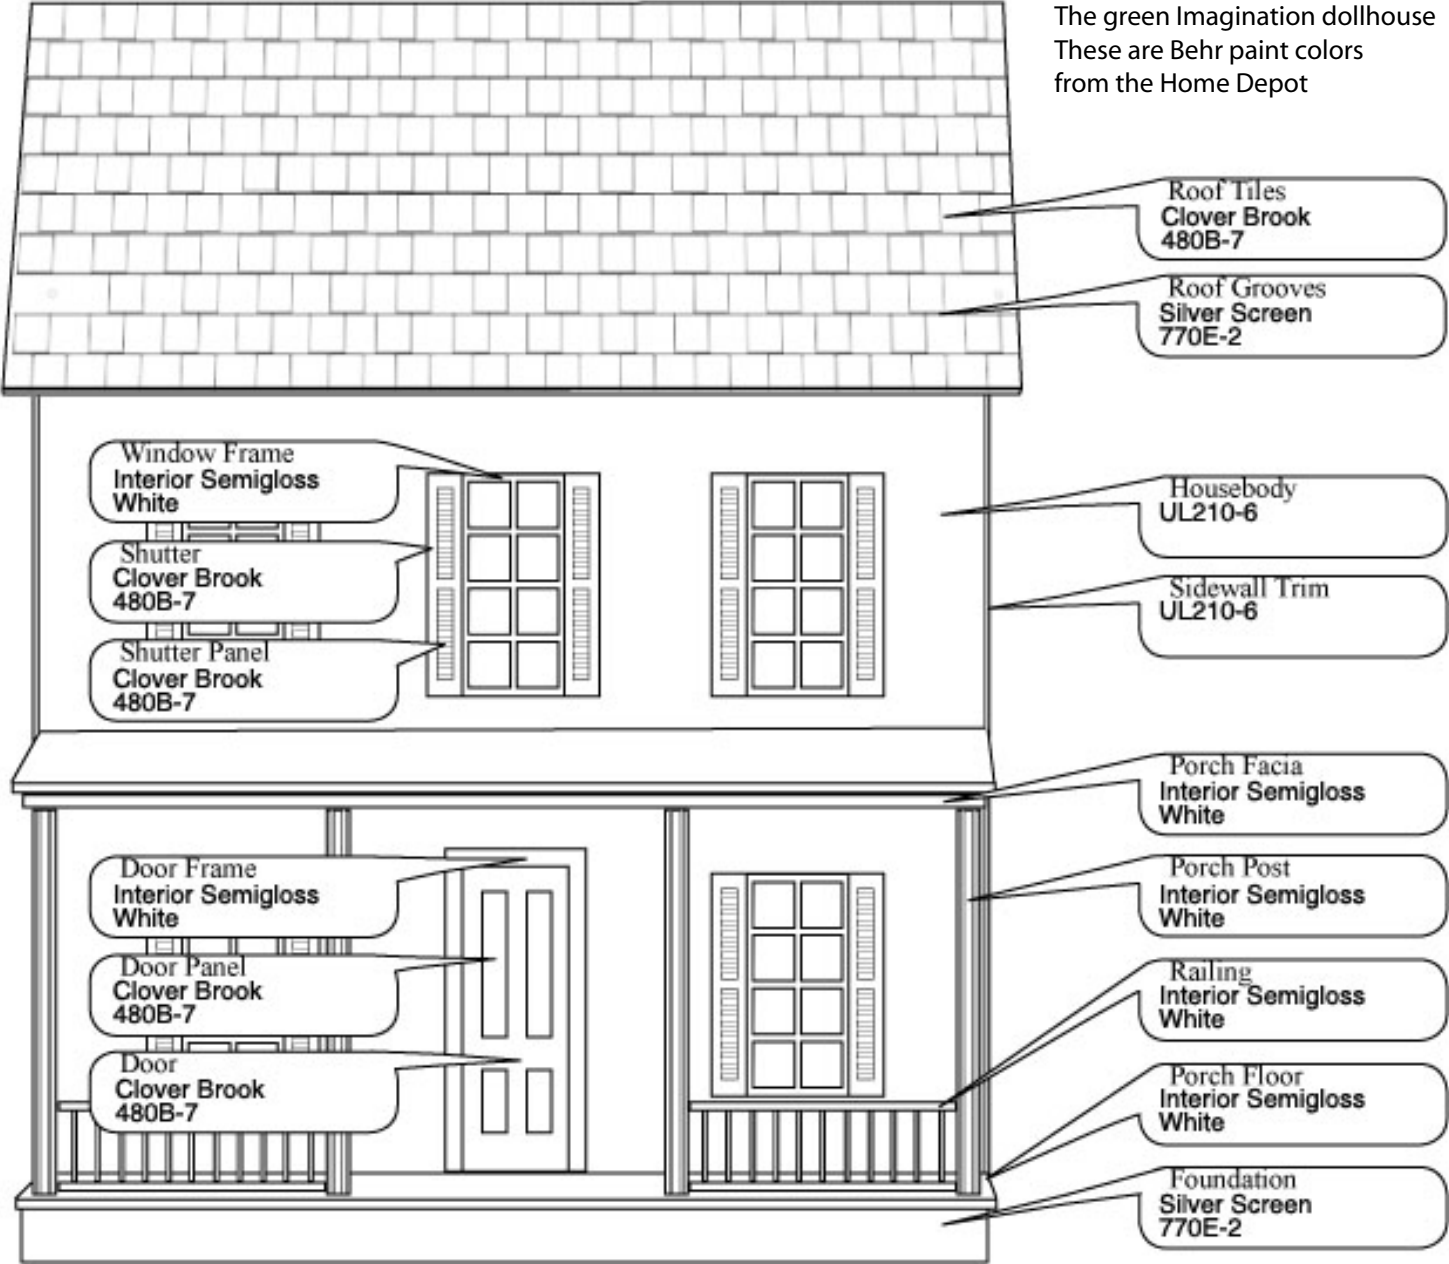

The green Imagination dollhouse
 These are Behr paint colors
 from the Home Depot

Qt Interior Semigloss	UL210-6	
Qt Interior Semigloss	White (for the inside as well)	
7oz Sampler	Clover Brook	480B-7
7oz Sampler	Silver Screen	770E-2